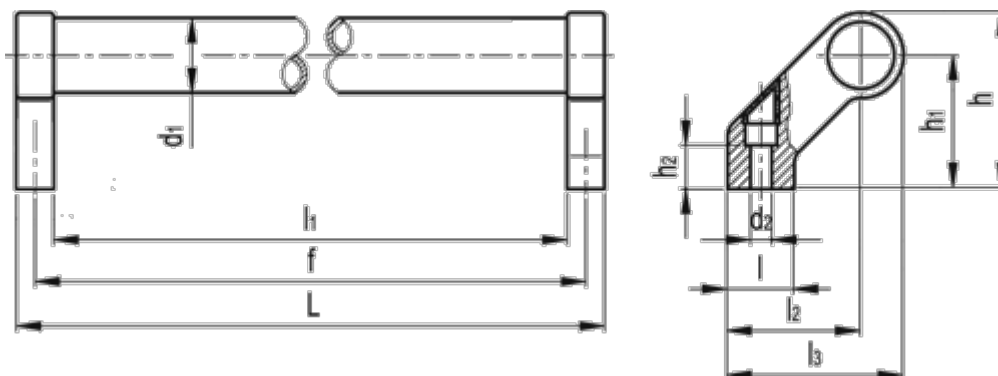

Data Sheet

Article number: 20139400B

Description: E+G Handle GN 333-28-400-B-EL

Measures

d_1 = 28

l_2 = 50

d_2 = 6.5

l_3 = 66

$f \pm 0.5$ = 400

Weight (g) = 500

h = 66

h_1 = 50

h_2 = 17

L = 414

l_1 = 386